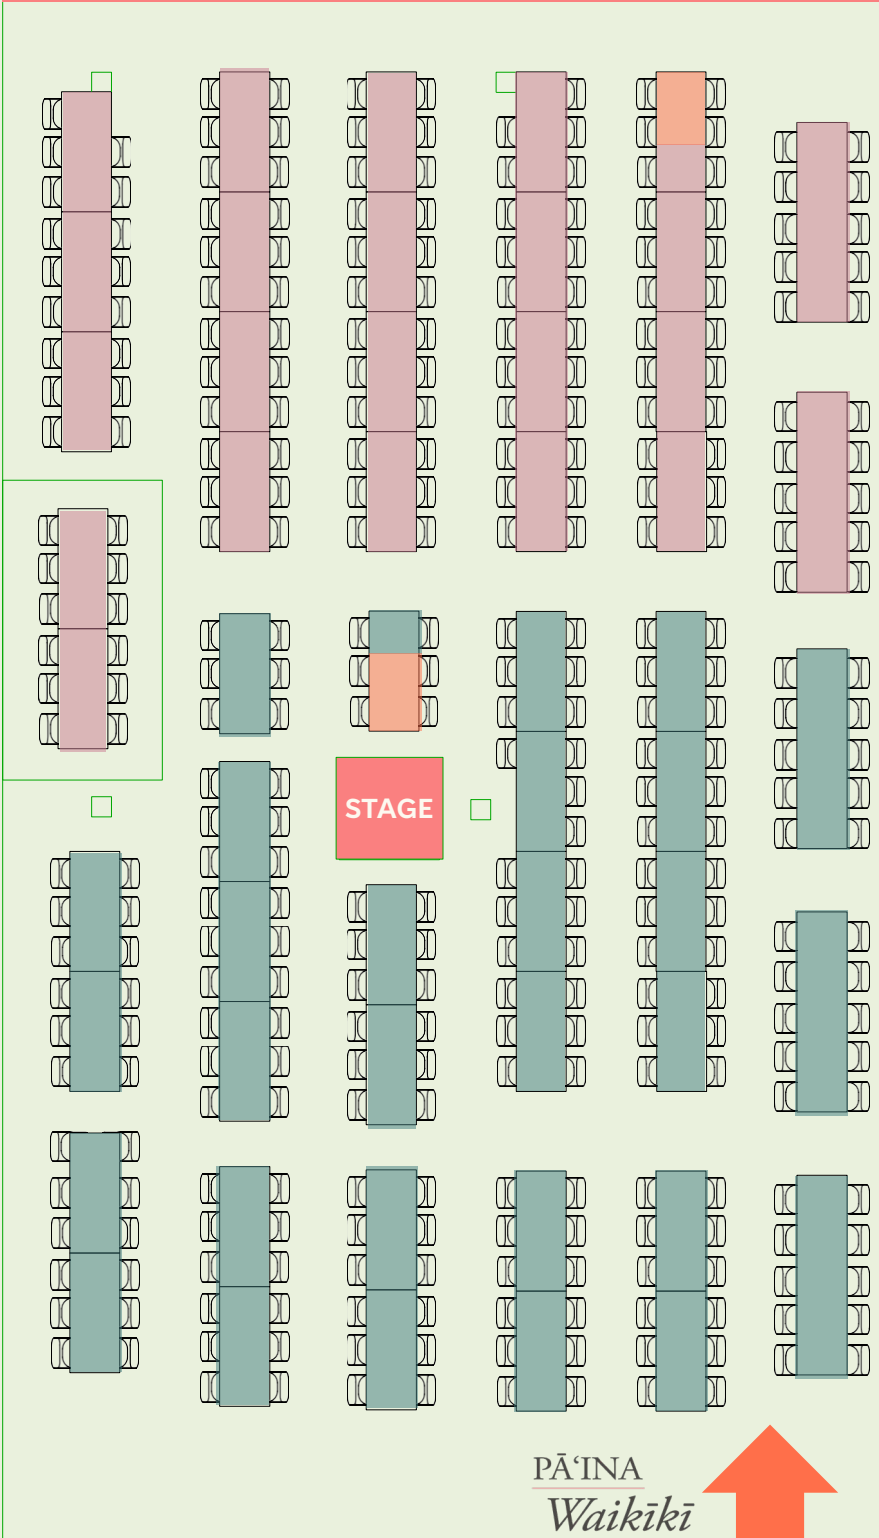

STAGE

VIP Seating

ADA Seating

General Admission - Show Only

PĀ'INA
Waikīkī